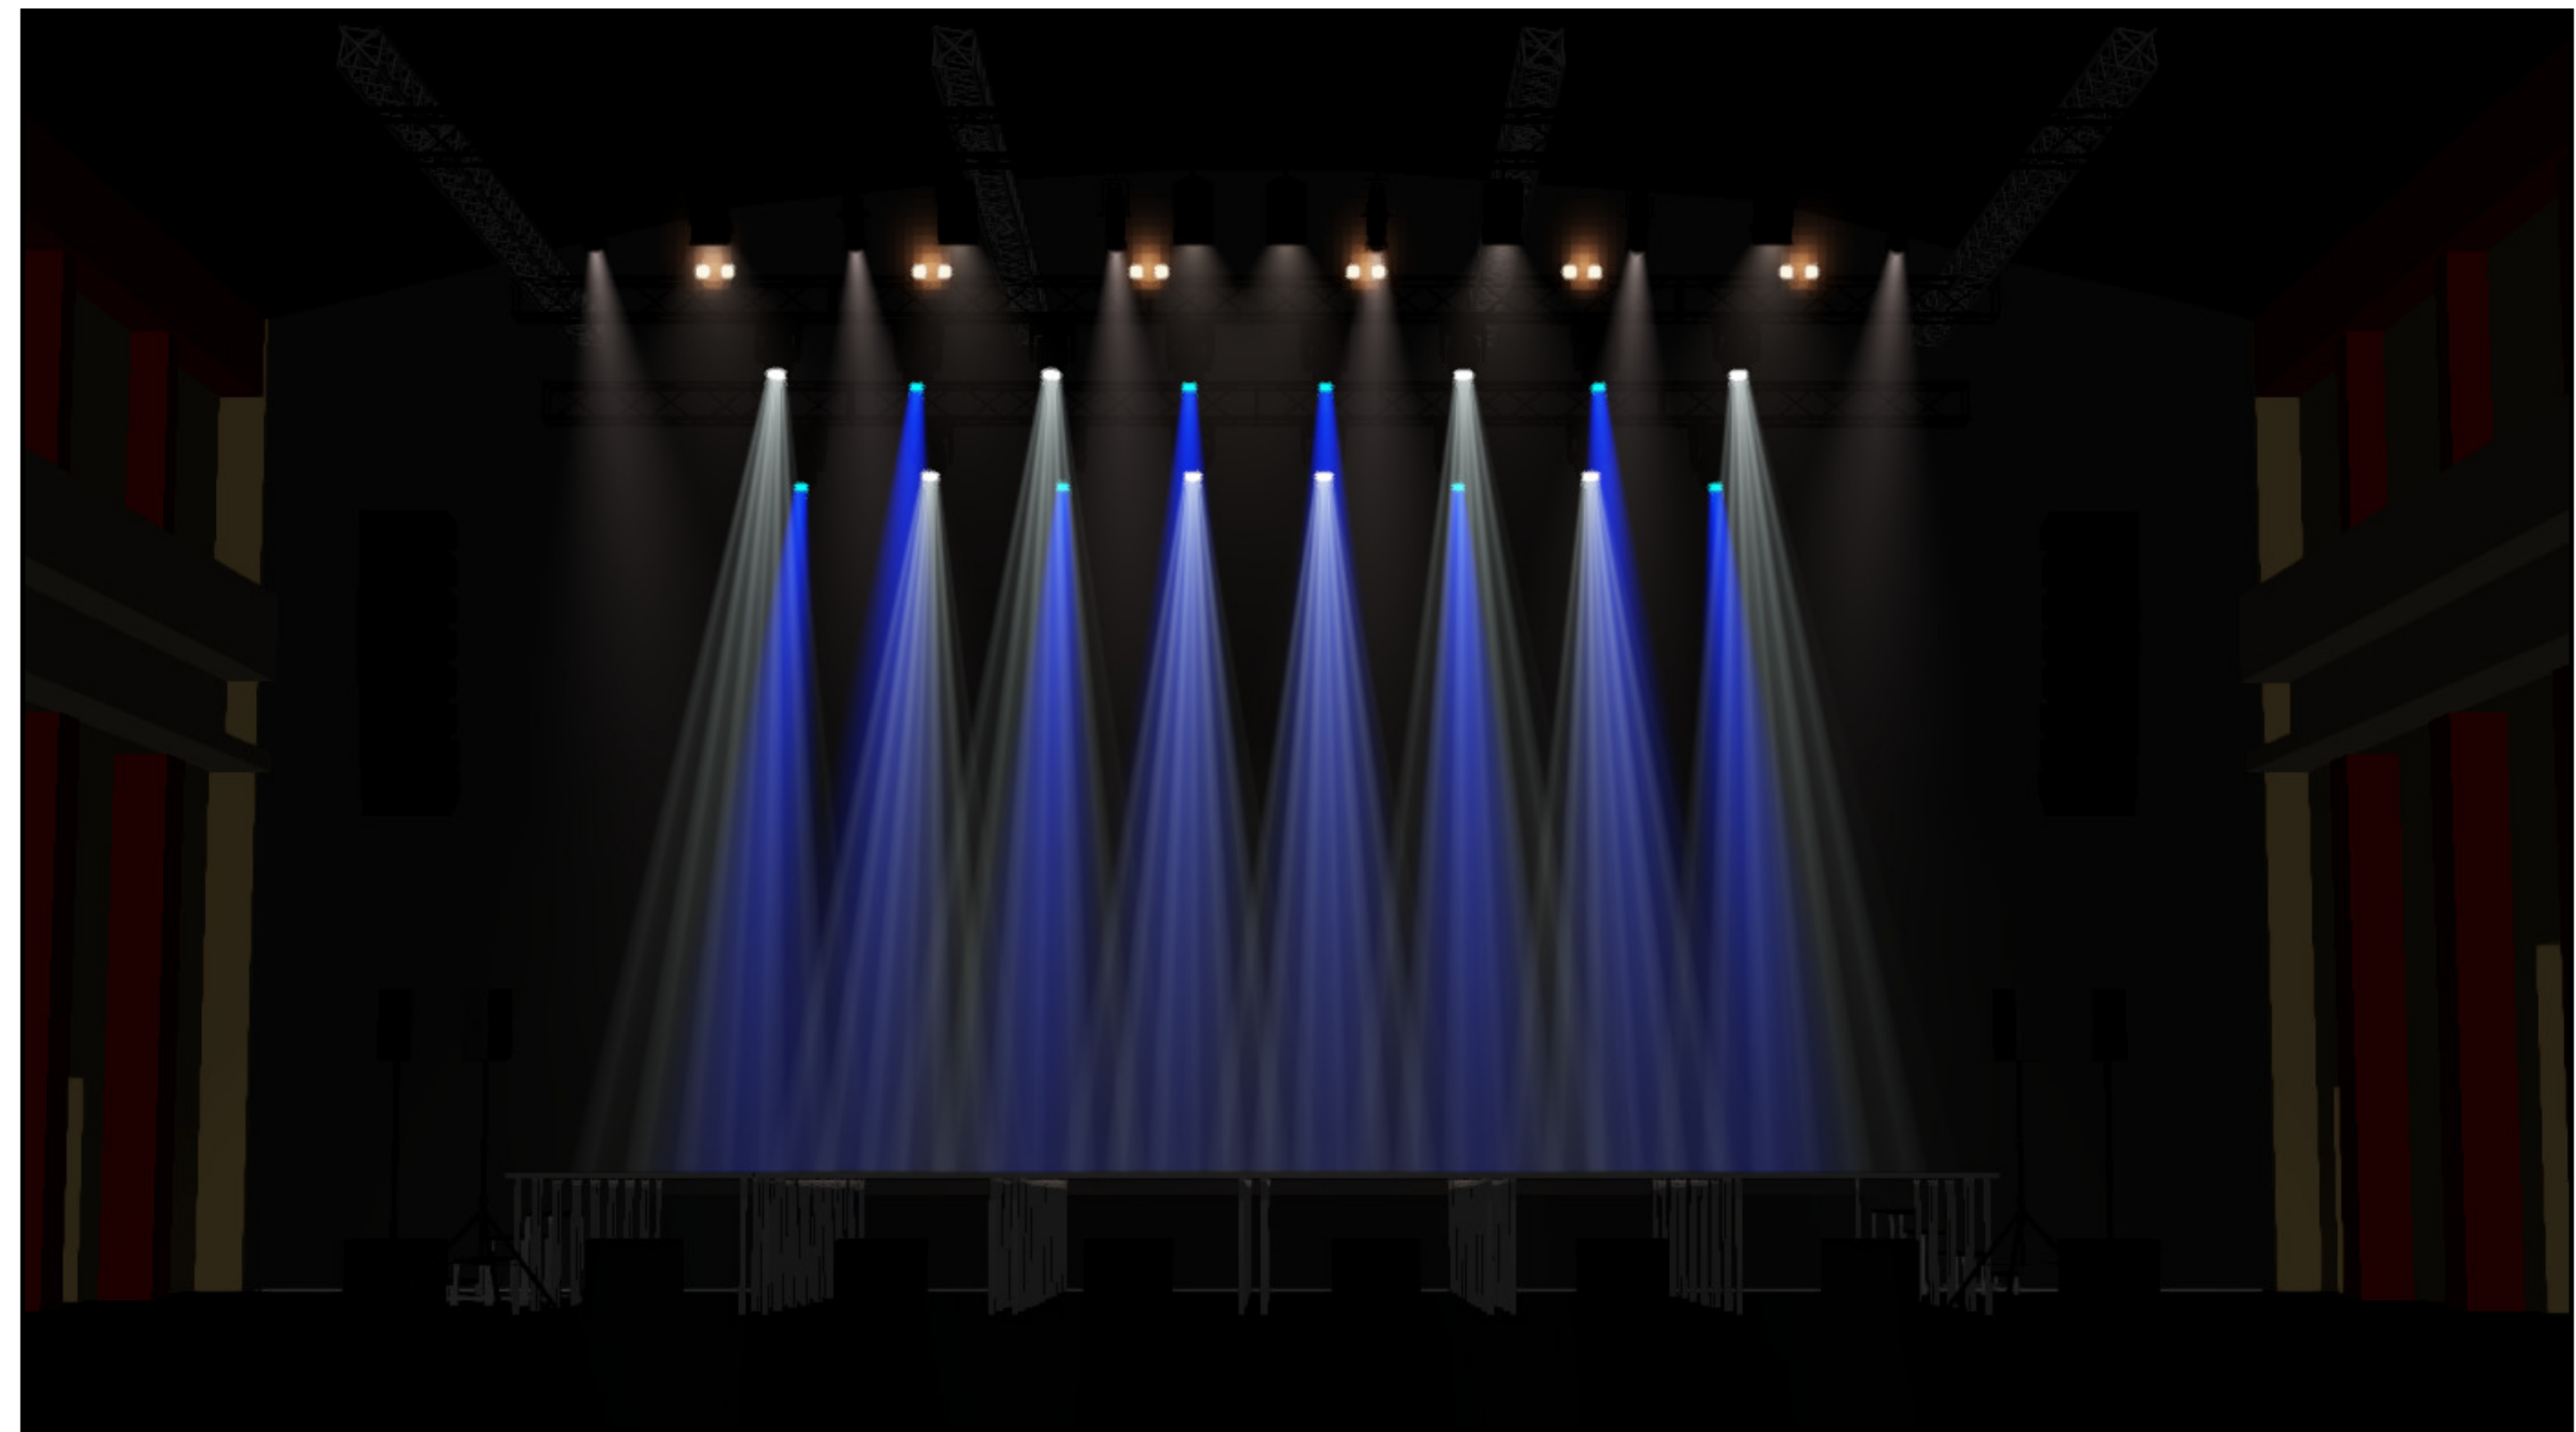

SOUNDANDLIGHT.DK

Project: Royal Stage - Standart 2021 - Render 2
Manager: Mikke Stoklund Moltzen
Phone: +45 20 48 54 39
Email: msm@soundandlight.dk