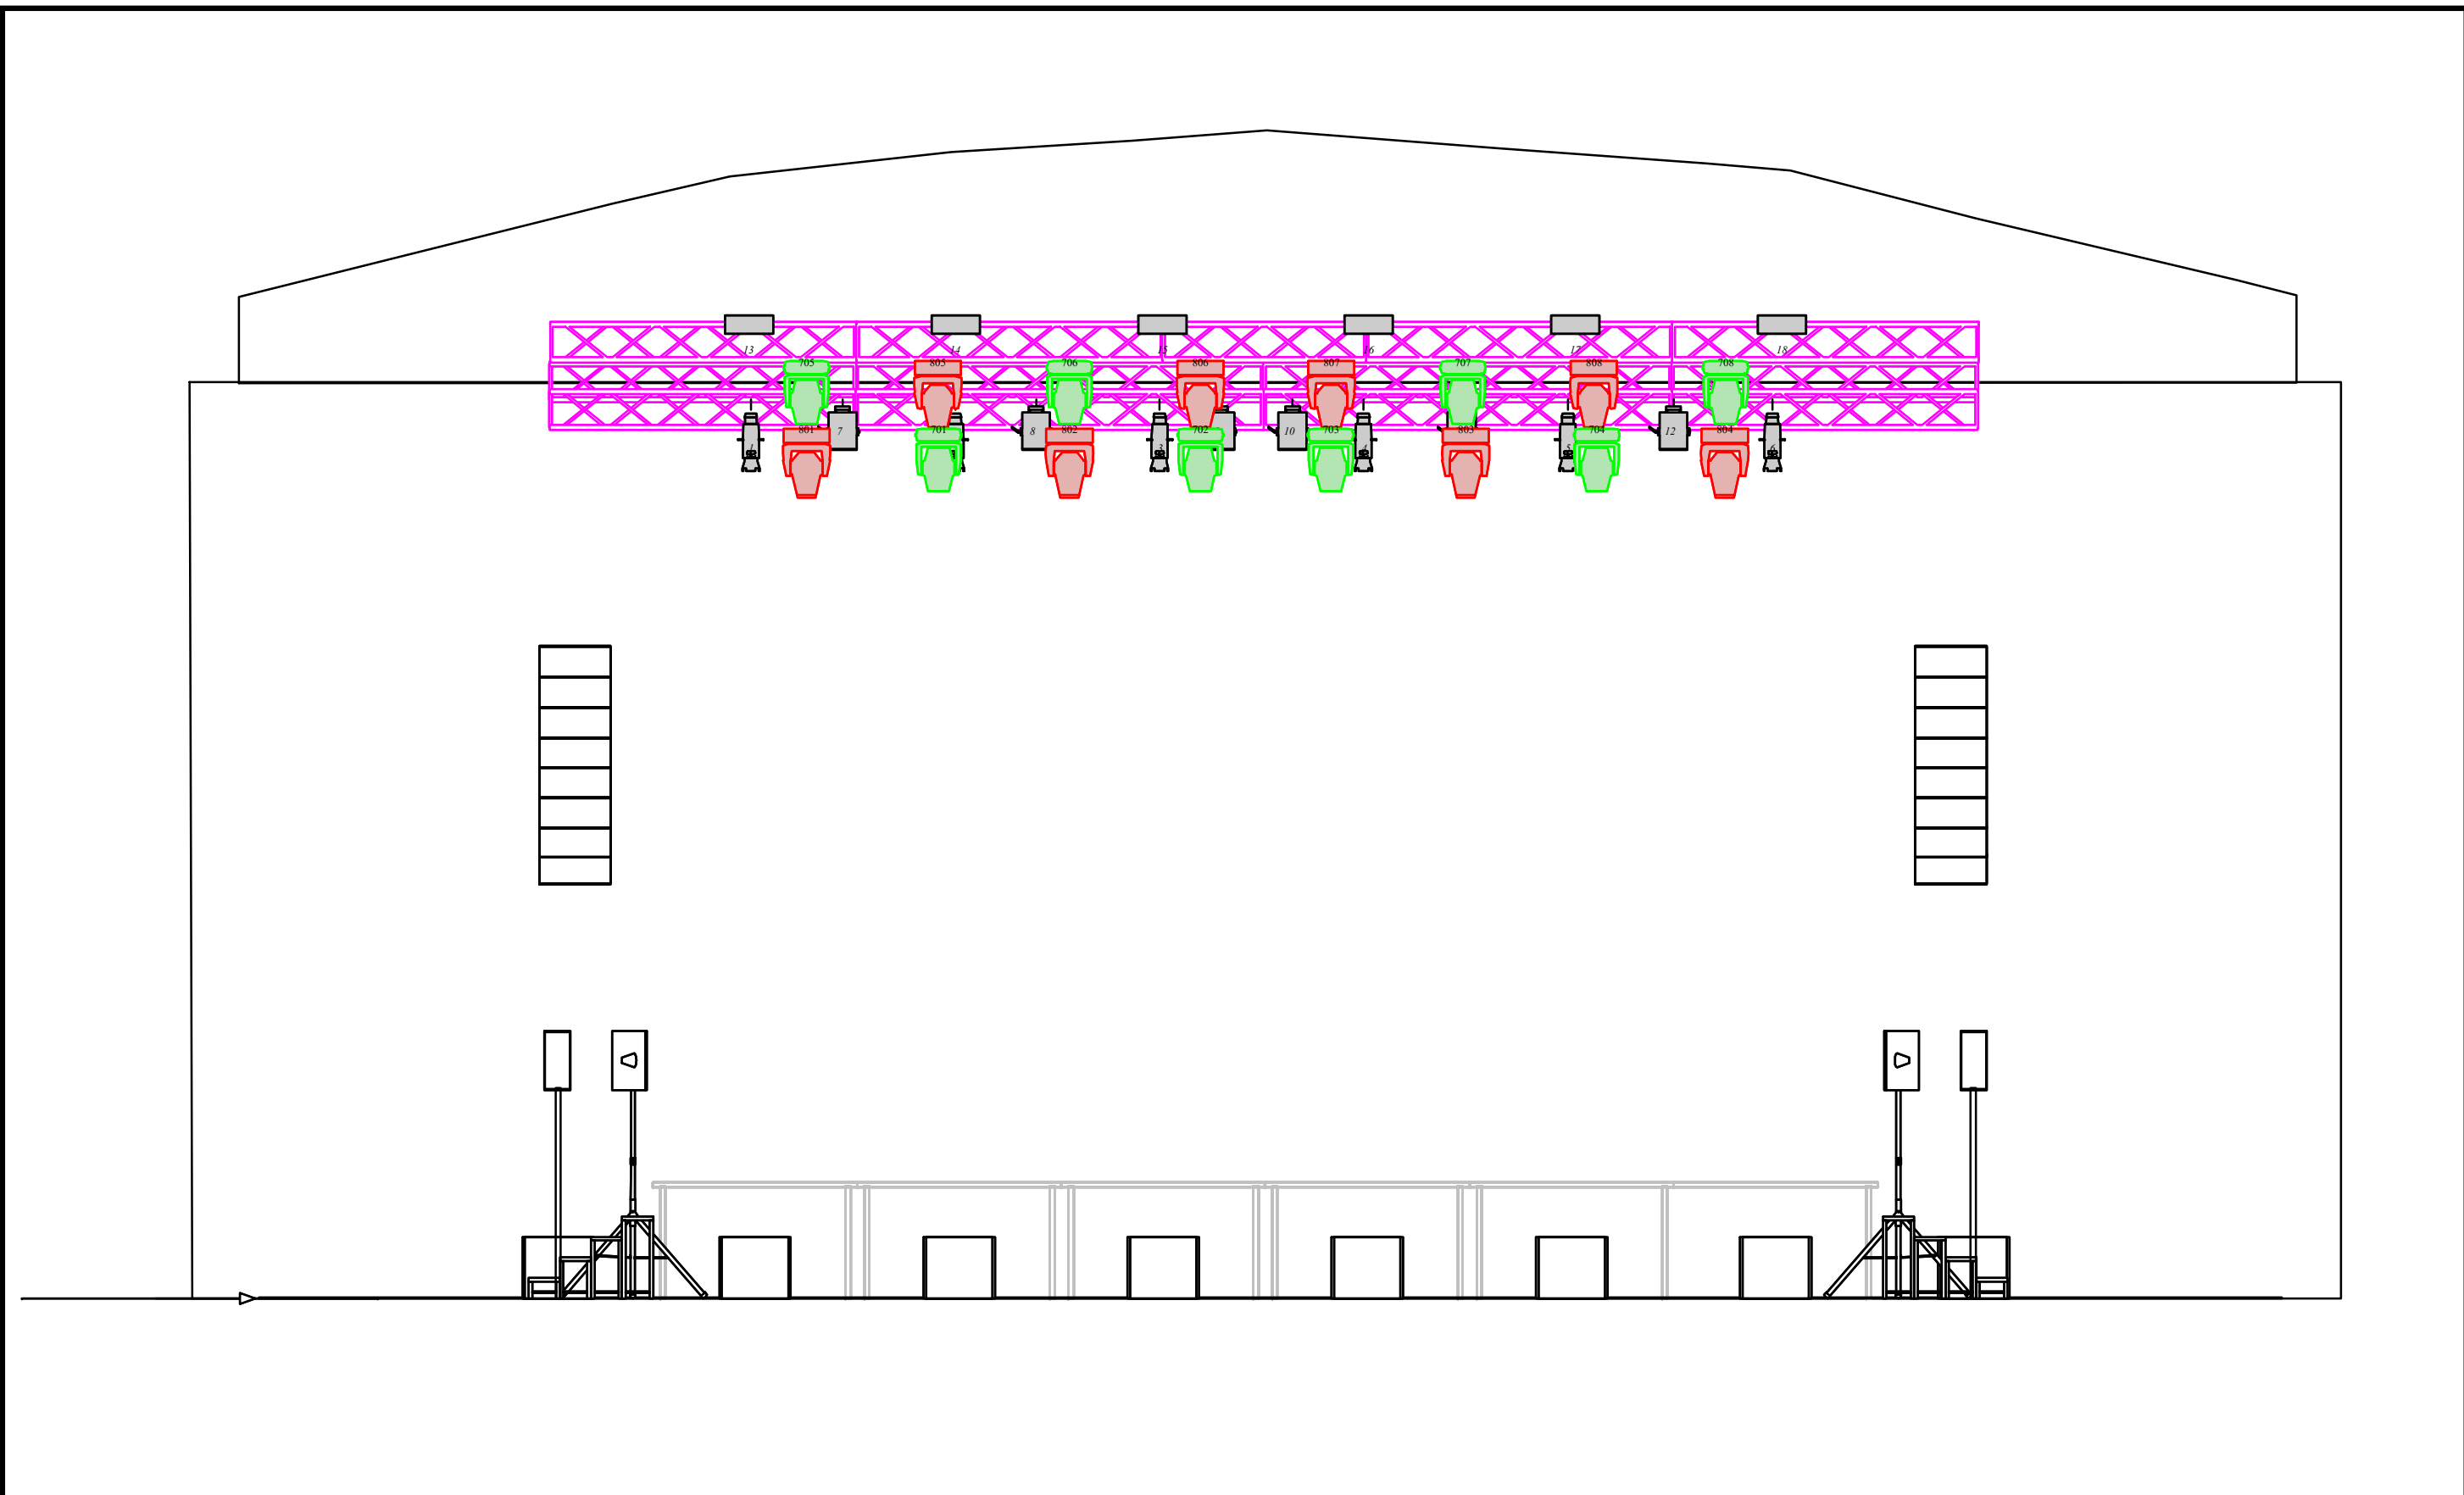

### Show Notes:

DMX and Cat lines as requested in rider  
 Hazer w. Fan in SL + SR

**Royal Stage - Standart 2021 - FRONT**

**Drawn by:** Mikkel Stoklund Moltzen  
**FOH Tech:**  
**Technician:**  
**Date:** 13/12-2019  
**Venue:** Royal Stage