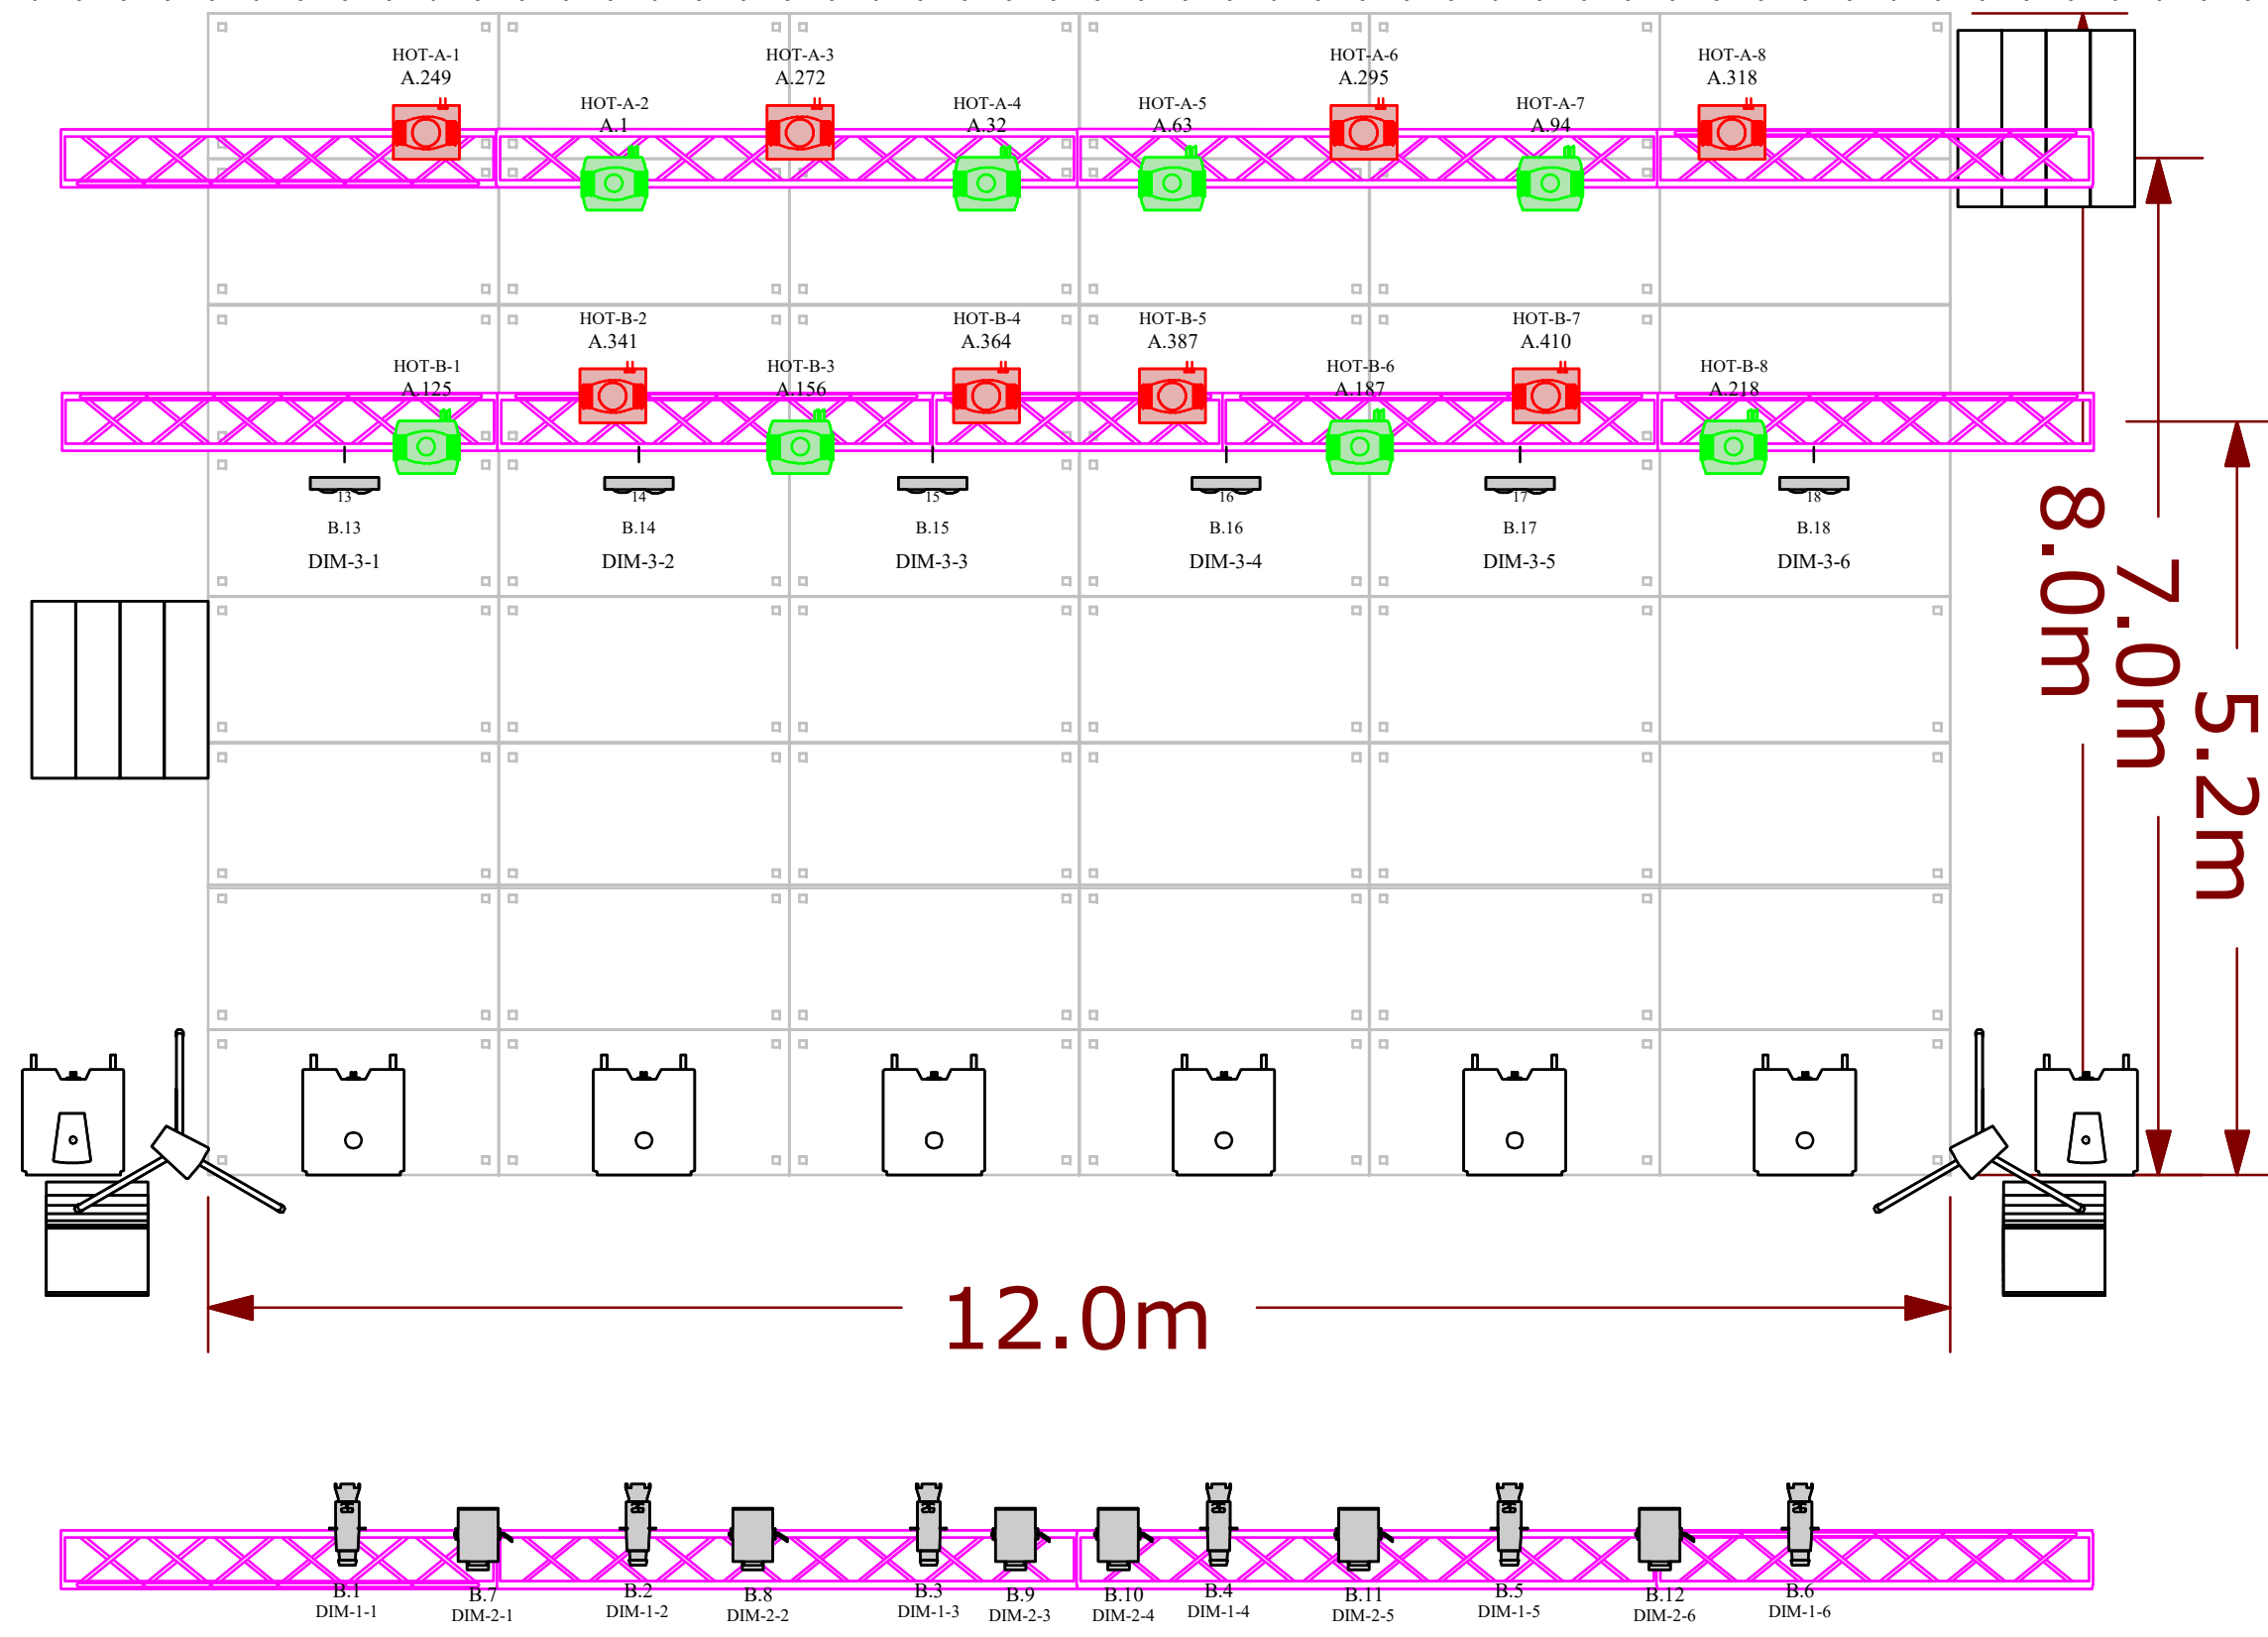

Royal Stage - Standart 2021 - TOP

Drawn by: Mikkel Stoklund Moltzen	Manager: Mikke Stoklund Moltzen
FOH Tech:	Company: Sound And Light
Technician:	Phone: +45 20 48 54 39
Date: 13/12-2019	Mail: msm@soundandlight.dk
Venue: Royal Stage	Print date:

Symbol	Name	Count	Mode	# Channels
	Mac 700 Profile	8	16-bit Extended	31
	Mac 700 Wash	8	16-bit Extended	23
	CE Source 4	6		1
	Thomas 2 Lite Par 36	6		1
	ADB Europe F201	6		1

Show Notes:

DMX and Cat lines as requested in rider
Hazer w. Fan in SL + SR