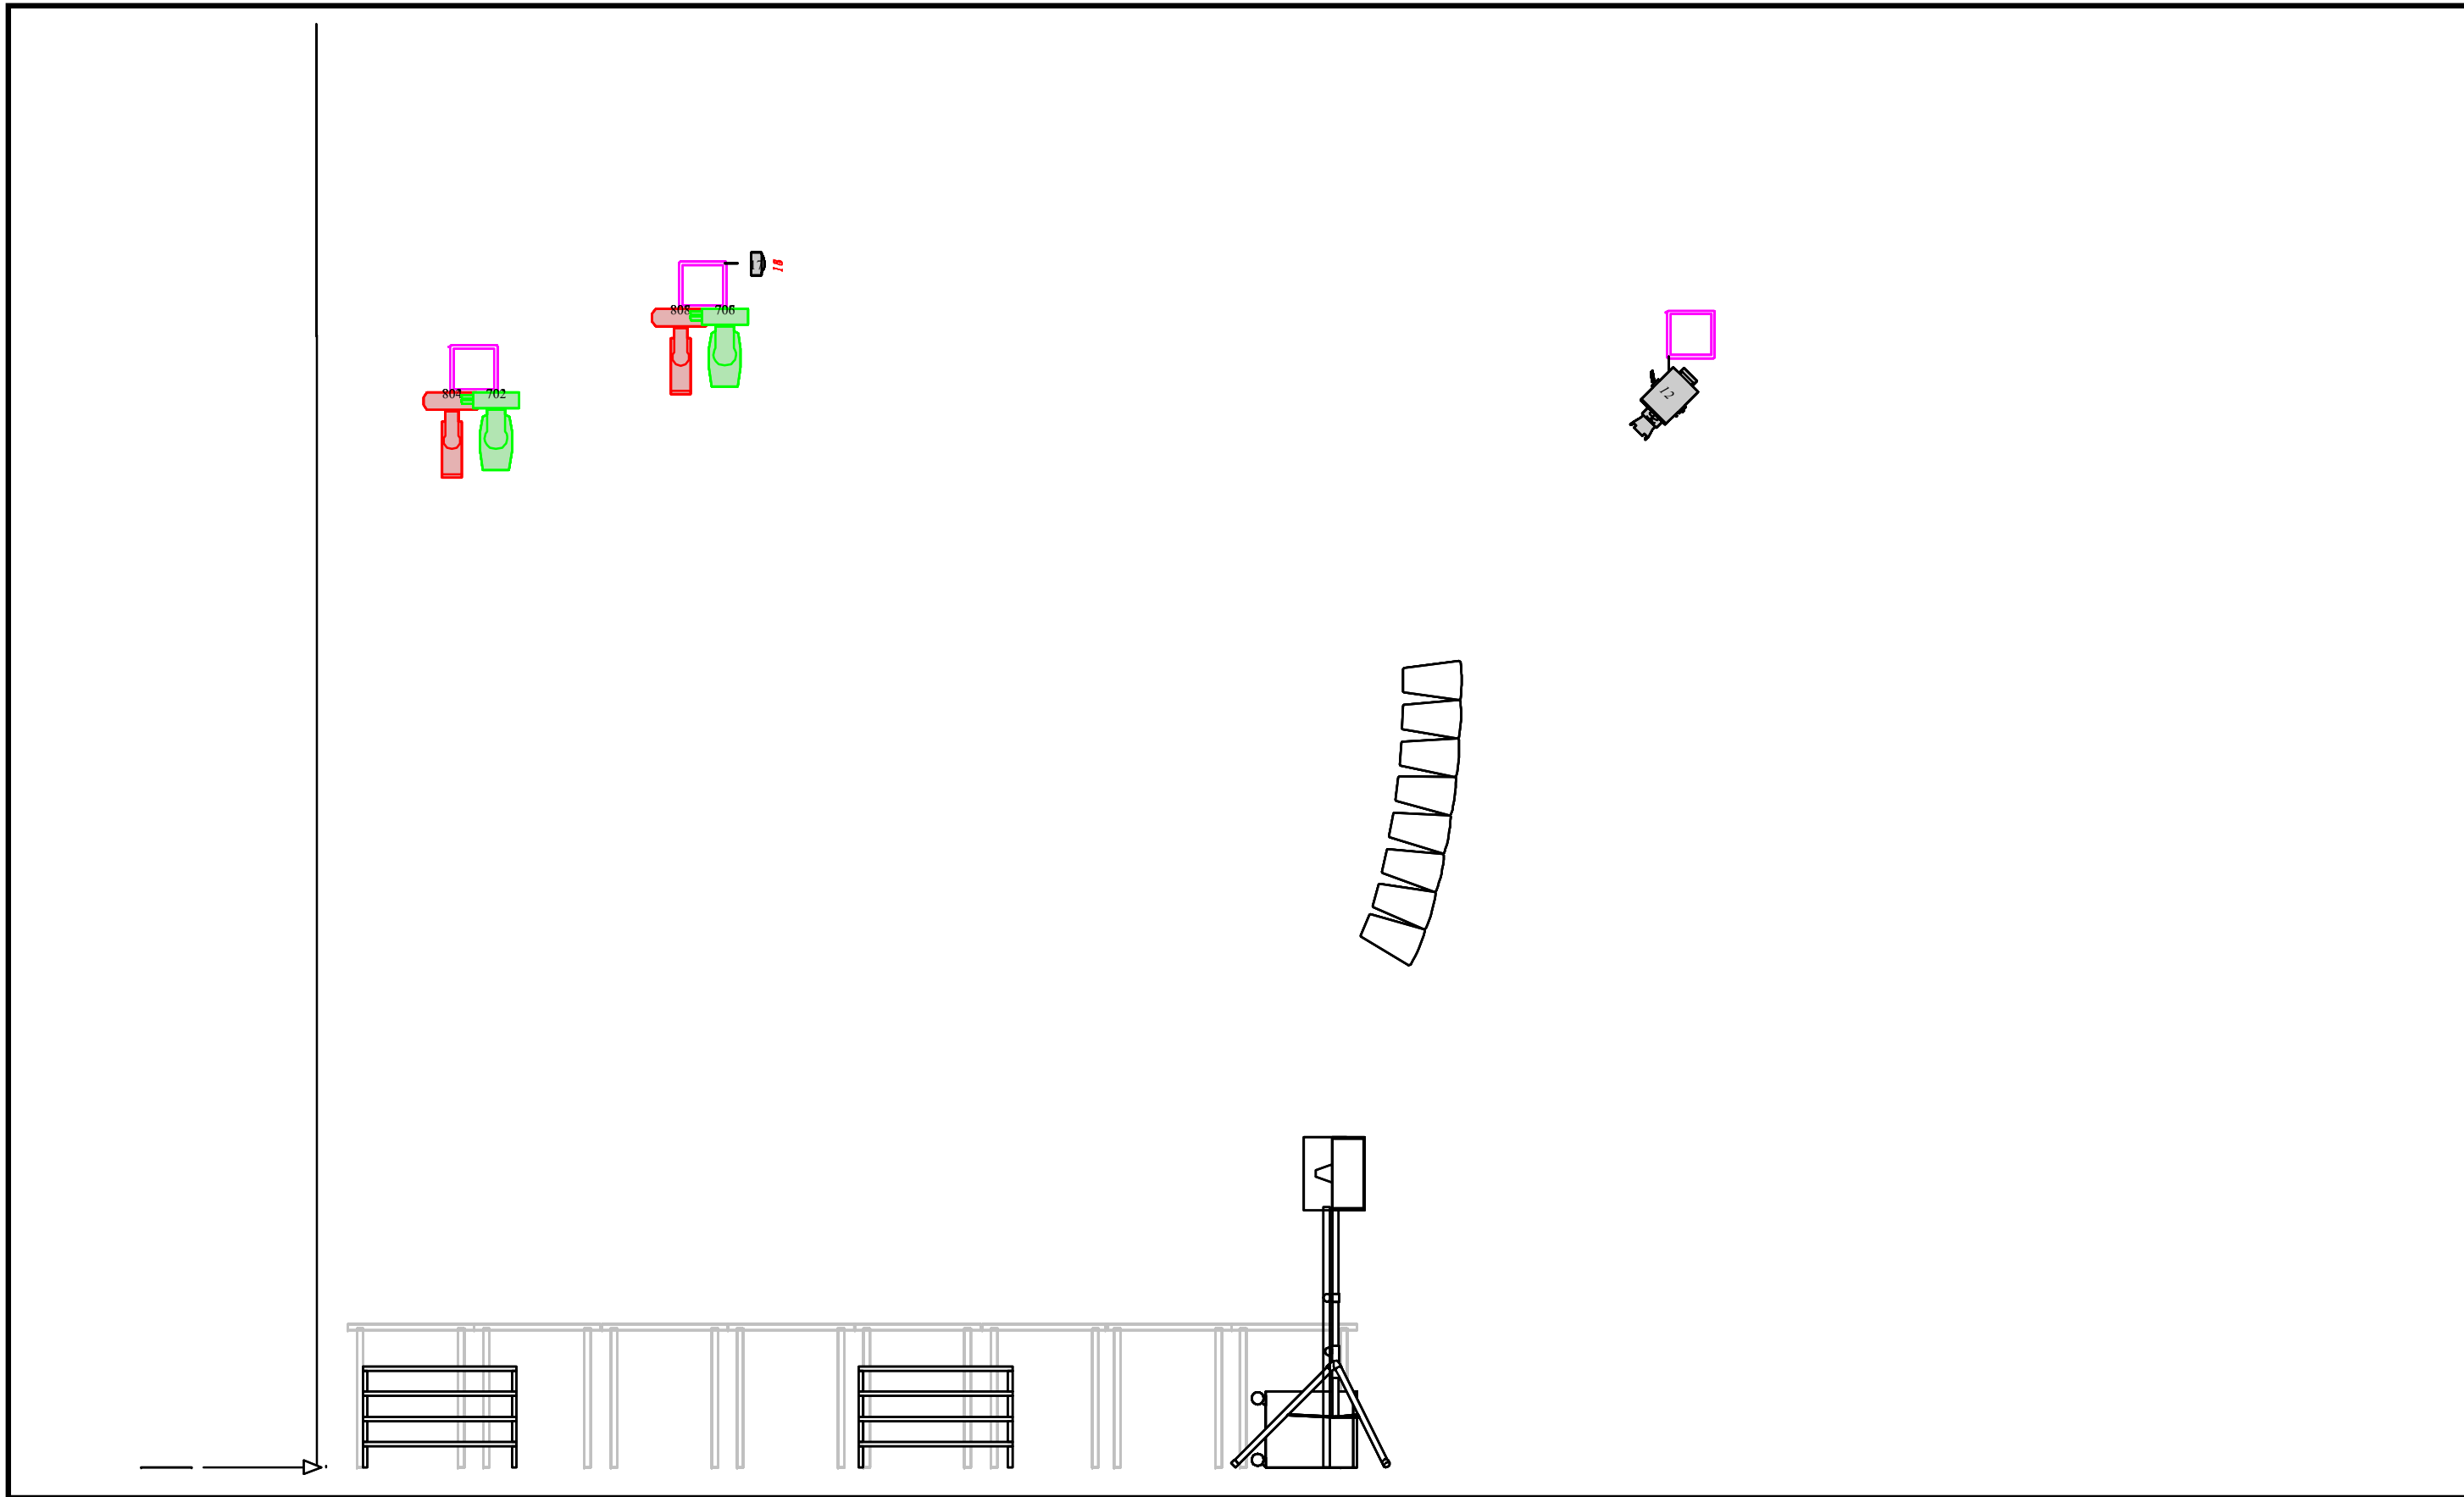

Royal Stage - Standart 2021 - LEFT

Drawn by: Mikkel Stoklund Moltzen
FOH Tech:
Technician:
Date: 13/12-2019
Venue: Royal Stage

Manager: Mikke Stoklund Moltzen
Company: Sound And Light
Phone: +45 20 48 54 39
Mail: msm@soundandlight.dk
Print date:

Symbol	Name	Count	Mode	# Channels
	Mac 700 Profile	8	16-bit Extended	31
	Mac 700 Wash	8	16-bit Extended	23
	CE Source 4	6		1
	Thomas 2 Lite Par 36	6		1
	ADB Europe F201	6		1

Show Notes:

DMX and Cat lines as requested in rider
Hazer w. Fan in SL + SR