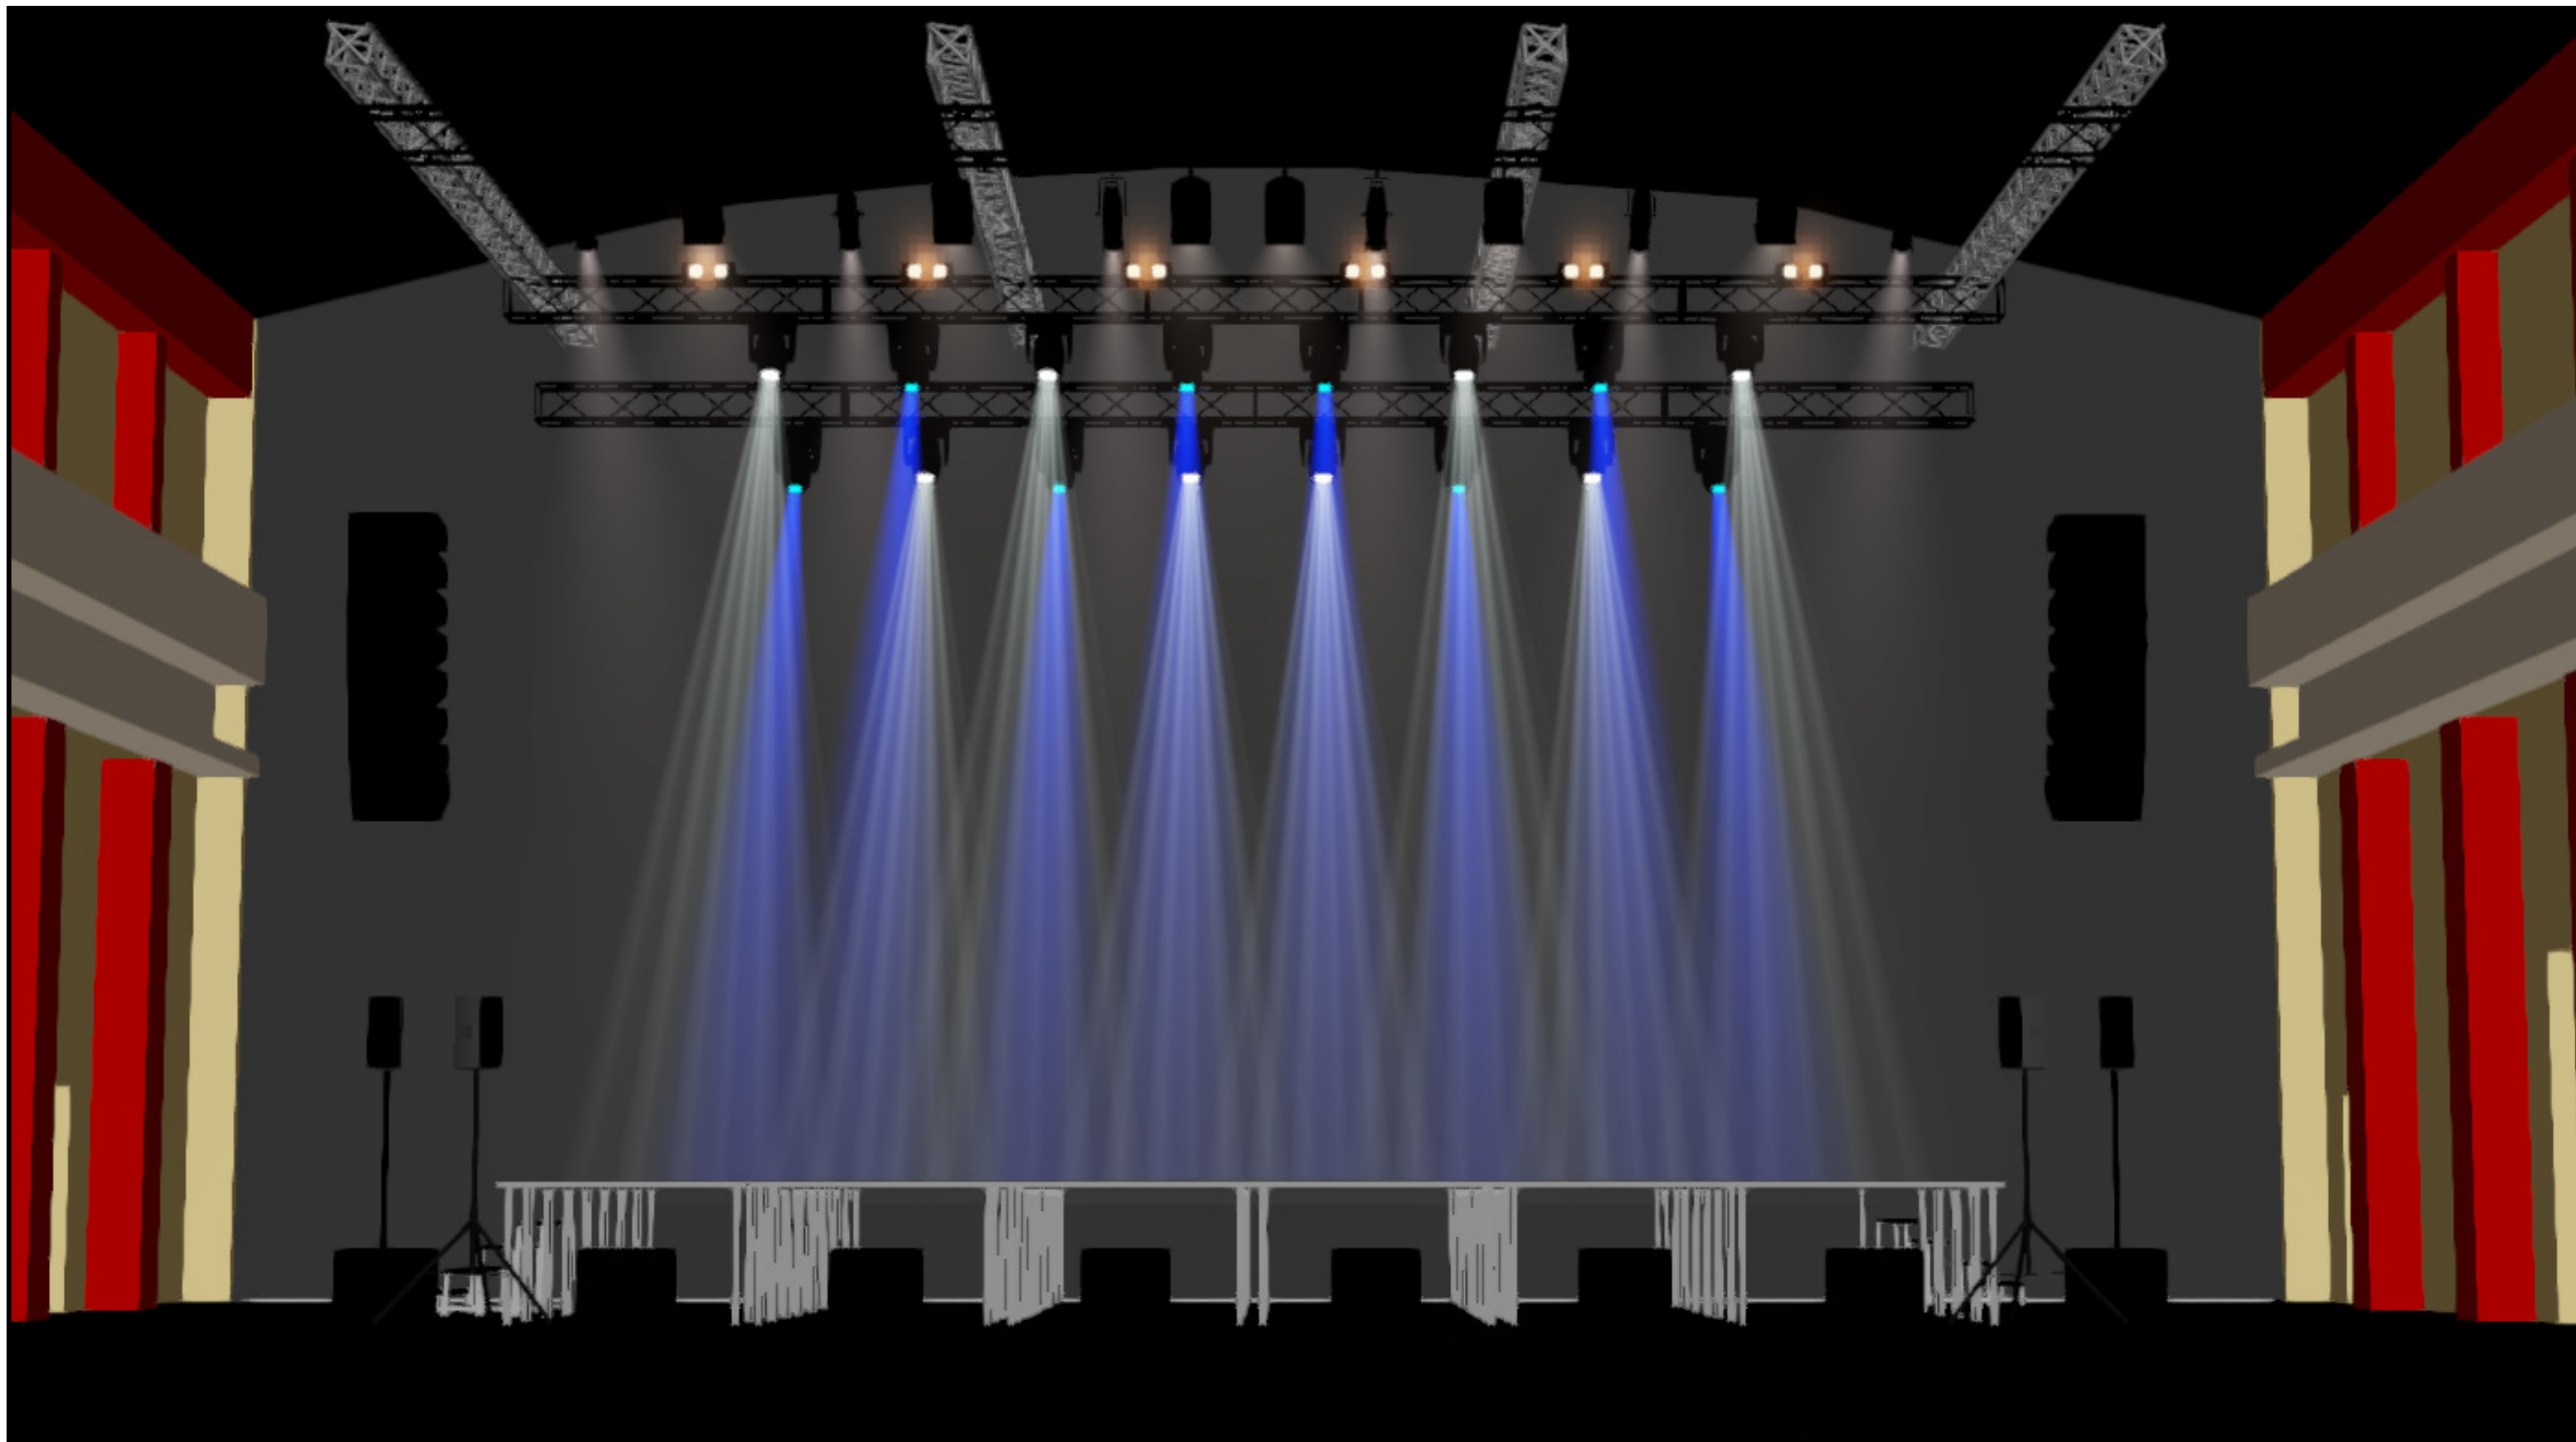

SOUNDANDLIGHT.DK

Project: Royal Stage - Standart 2021 - Render 1
Manager: Mikke Stoklund Moltzen
Phone: +45 20 48 54 39
Email: msm@soundandlight.dk